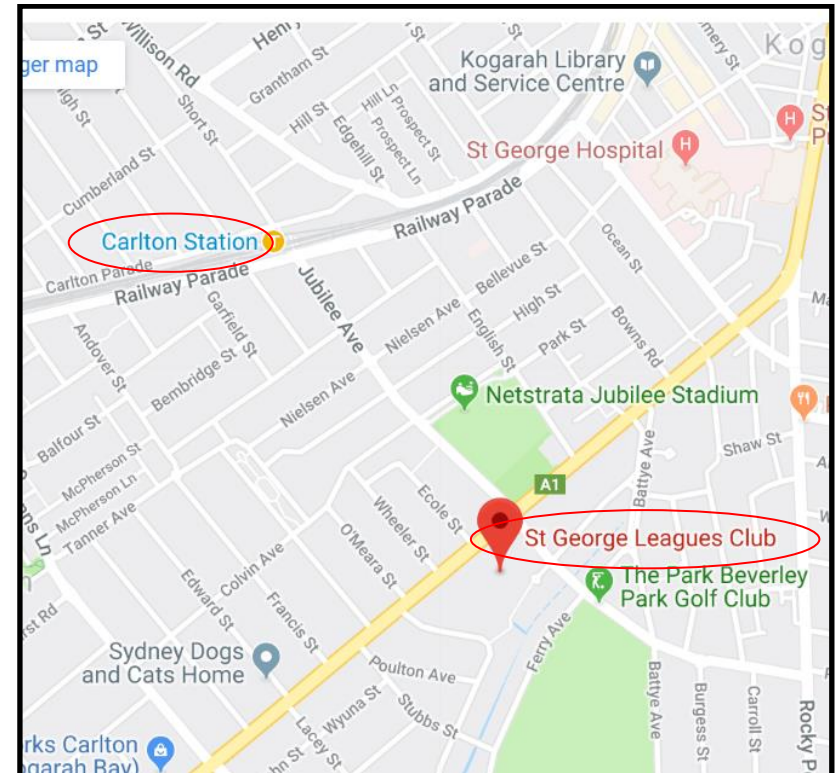

St Georges Leagues Club Address:

124 Princes Hwy, Kogarah, NSW, Australia 2217

Ample Car Parking - access from Jubilee Ave or Princes Hwy

Public Transport

Train - Carlton station – then just 5-8 mins walk down Jubilee Ave.

Bus - 958 from Rockdale or Kogarah stations.

Contact Details:

Charles Zworestine 0410563965 or
Sarwat Rewais 0417246183